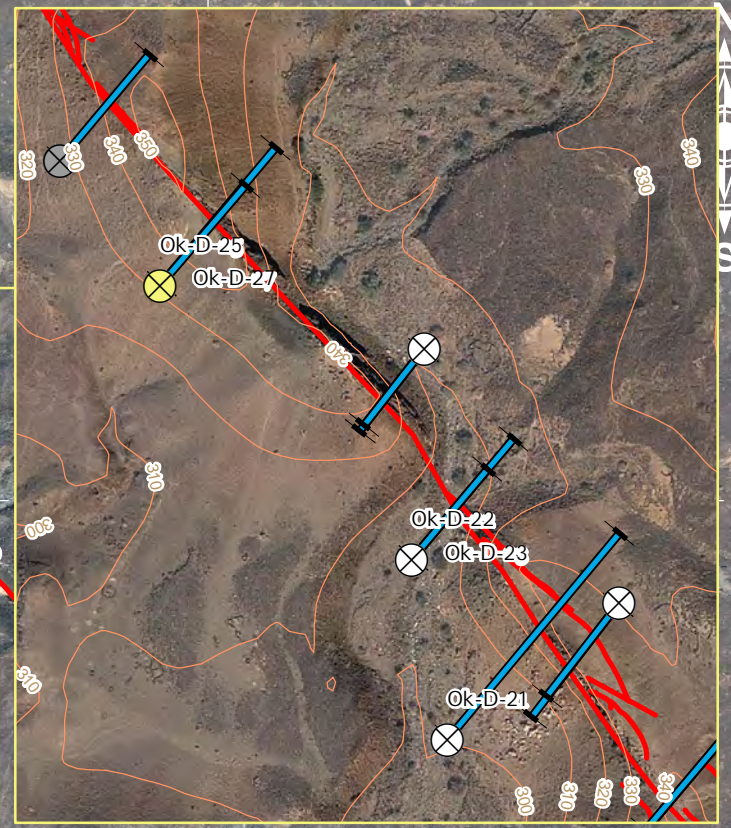

220,000

1,262,000

Map symbols:

- Pandora Camp
- Drill status**
- Done
- Drilling
- Pending

Pandora Far South