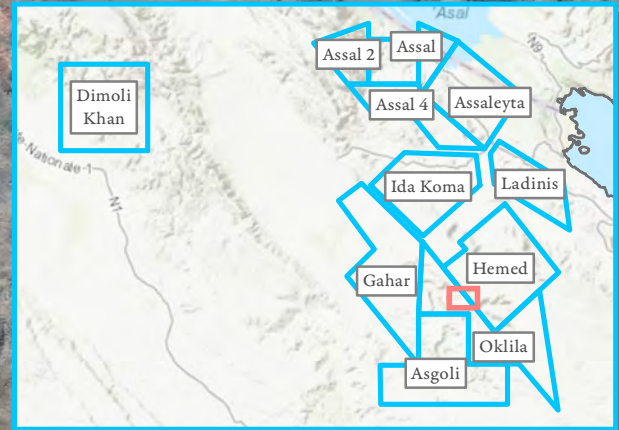

220,000

1,262,000

Map symbols:

- Pandora Camp
- Drill status**
- Done
- Drilling
- Pending

Pandora Far South