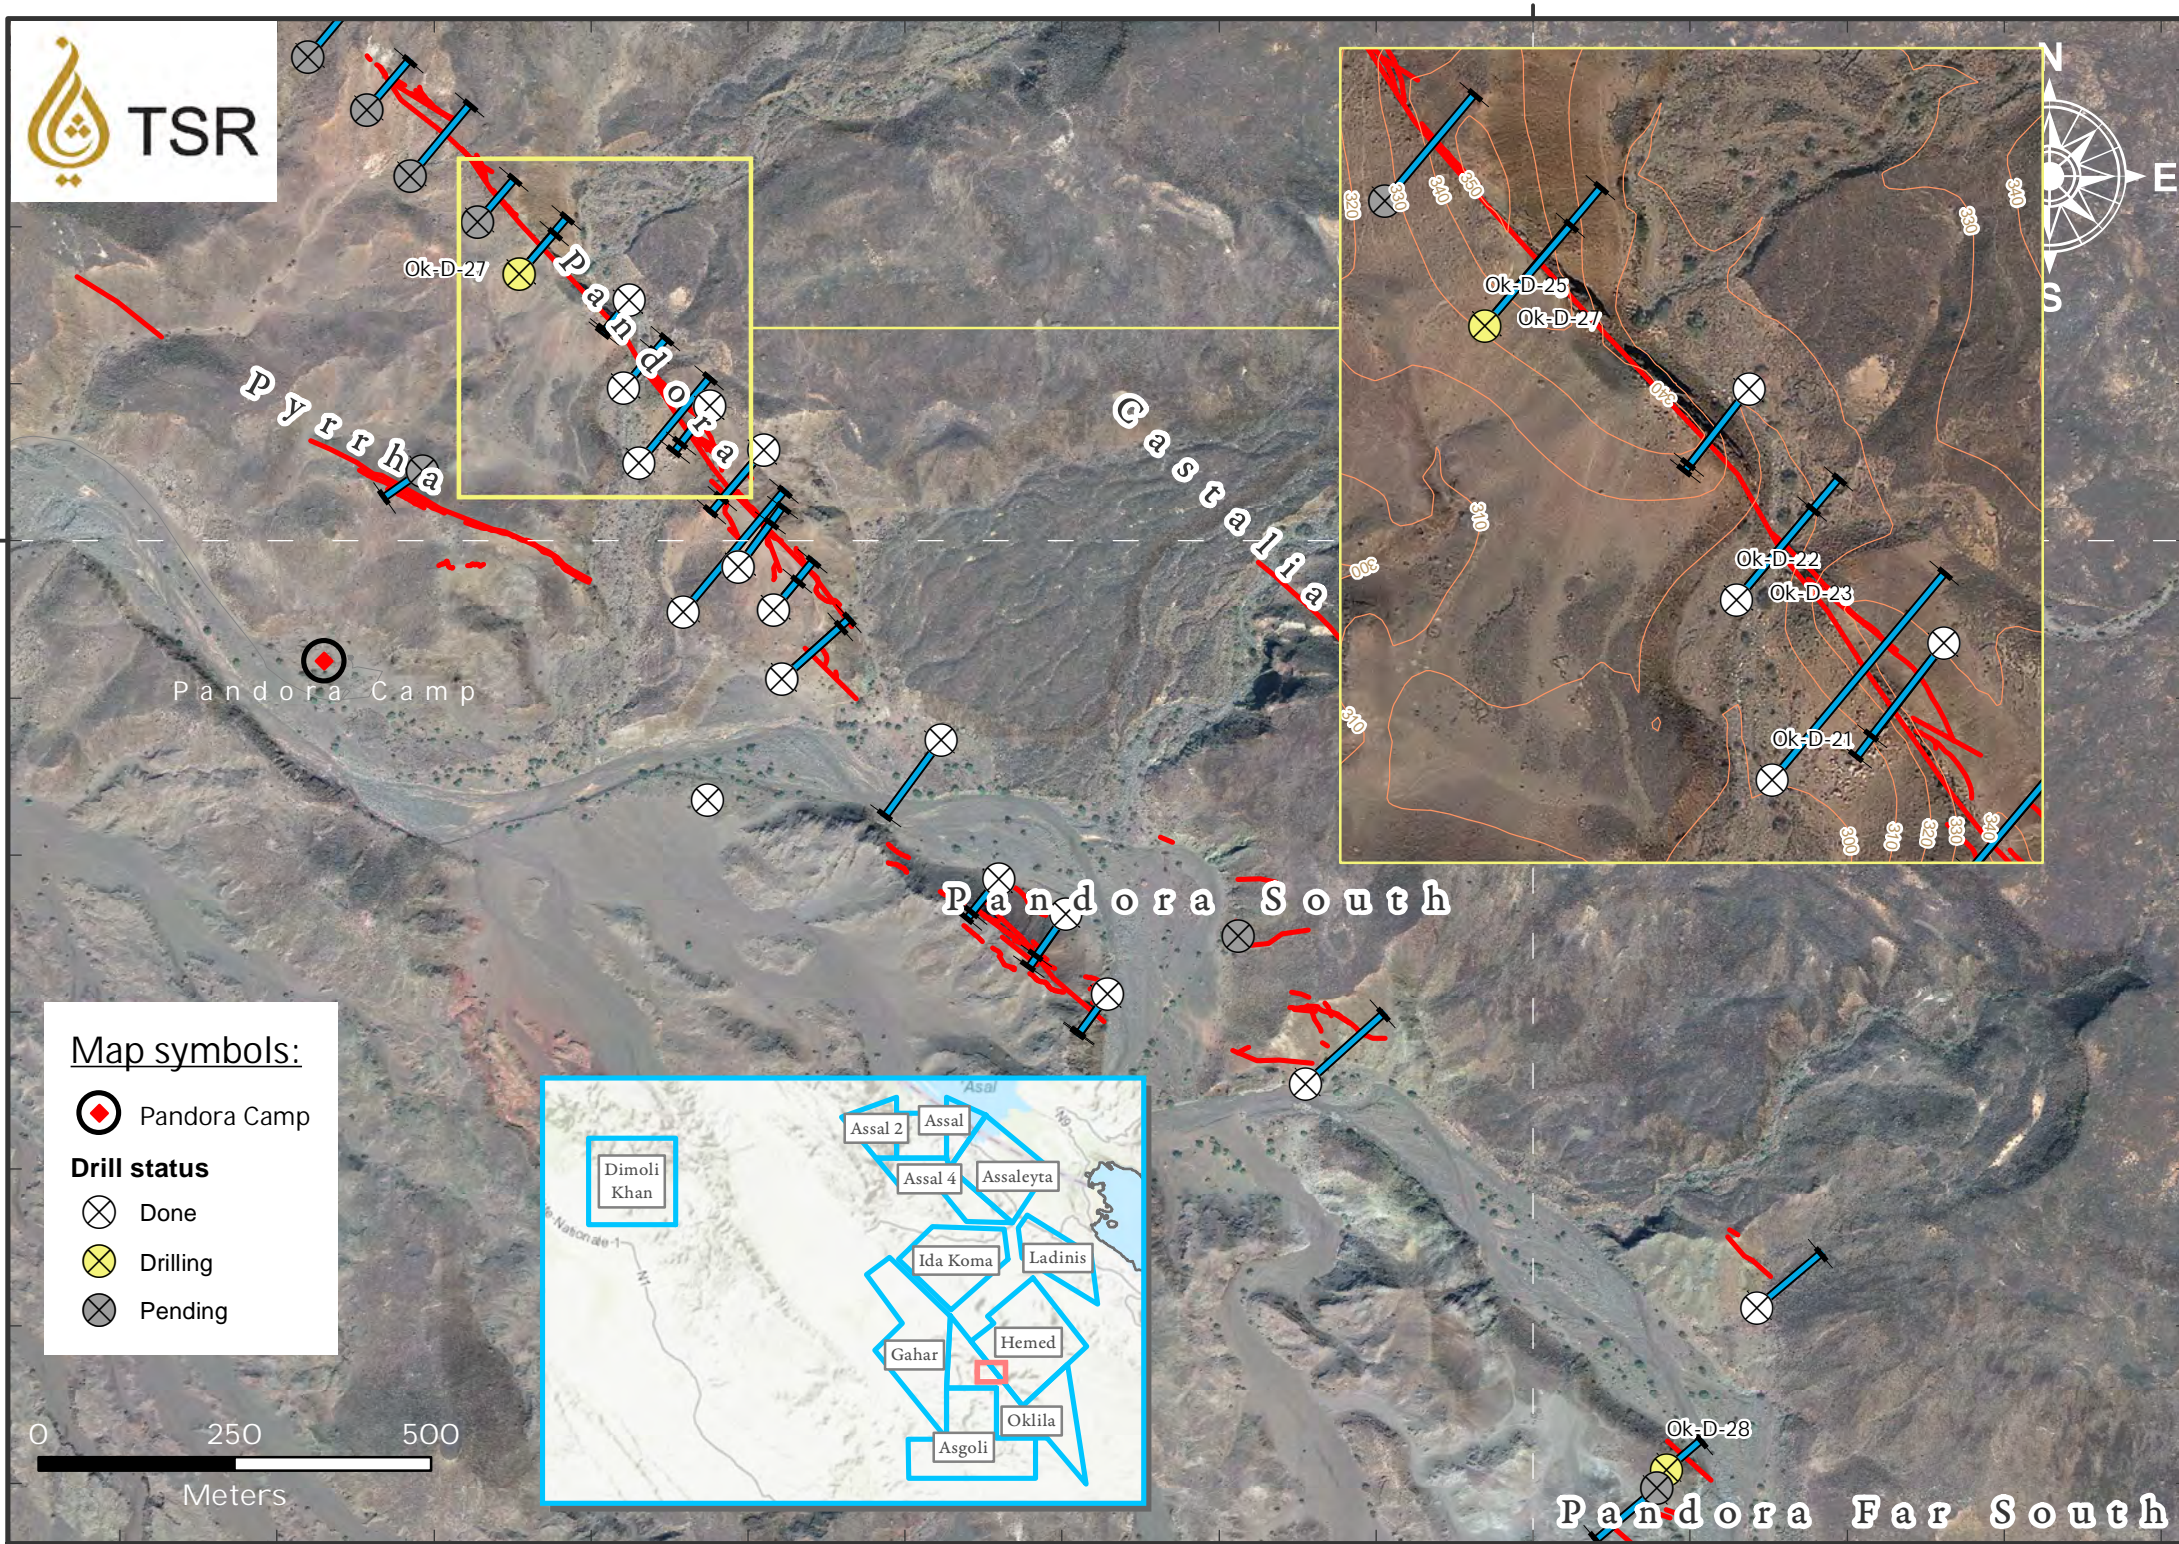

220,000

1,262,000

Map symbols:

- Pandora Camp
- Drill status**
- Done
- Drilling
- Pending

Pandora Far South